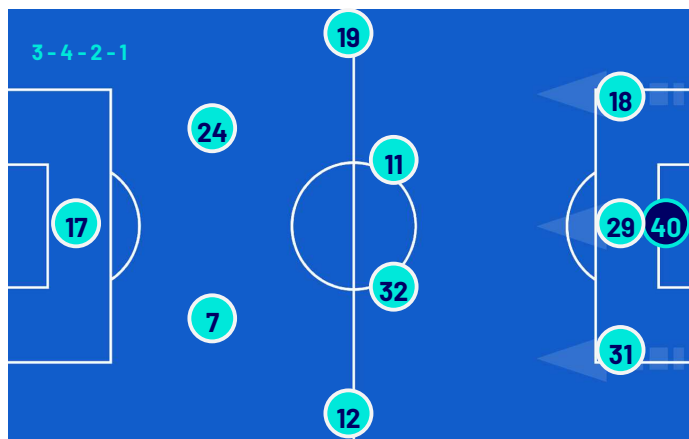

UDINESE

(P)	MADUKA OKOYE	40
	NEHUÉN PÉREZ	18
	JAKA BIJOL	29
	THOMAS KRISTENSEN	31
	KINGSLEY EHIZIBUE	19
	WALACE	11
	MARTÍN PAYERO	32
	HASSANE KAMARA	12
	LAZAR SAMARDŽIĆ	24
	ISAAC SUCCESS	7
	LORENZO LUCCA	17